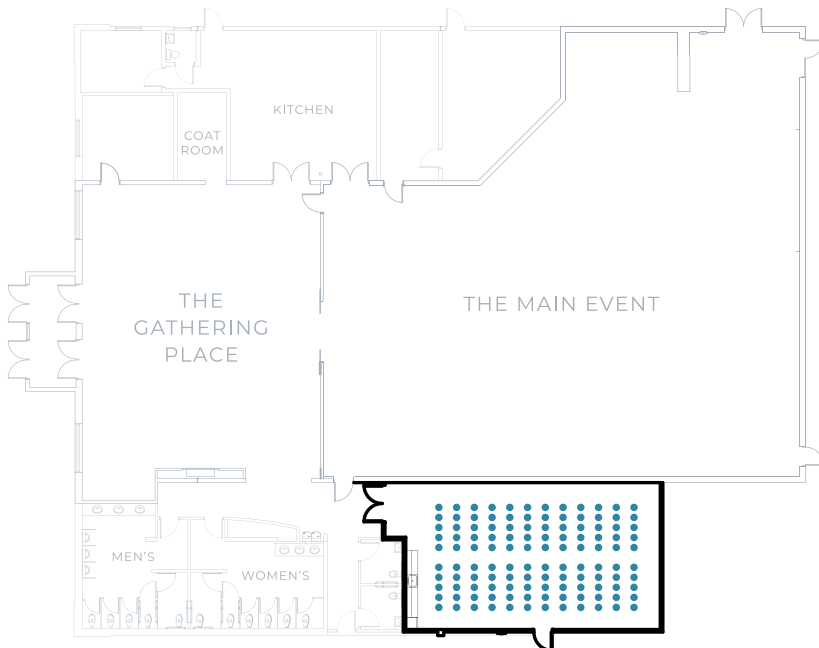

The Board Room

Perfect for presentations, classes, and small gatherings.

Banquet

CAPACITY: 64

Sample Seating Layout

- 8 60" round tables
- 8 chairs per table

Theater

CAPACITY: 160

Sample Seating Layout

- 12 rows of 10 chairs with:
- 6' middle aisle
- 3' walkway on sides