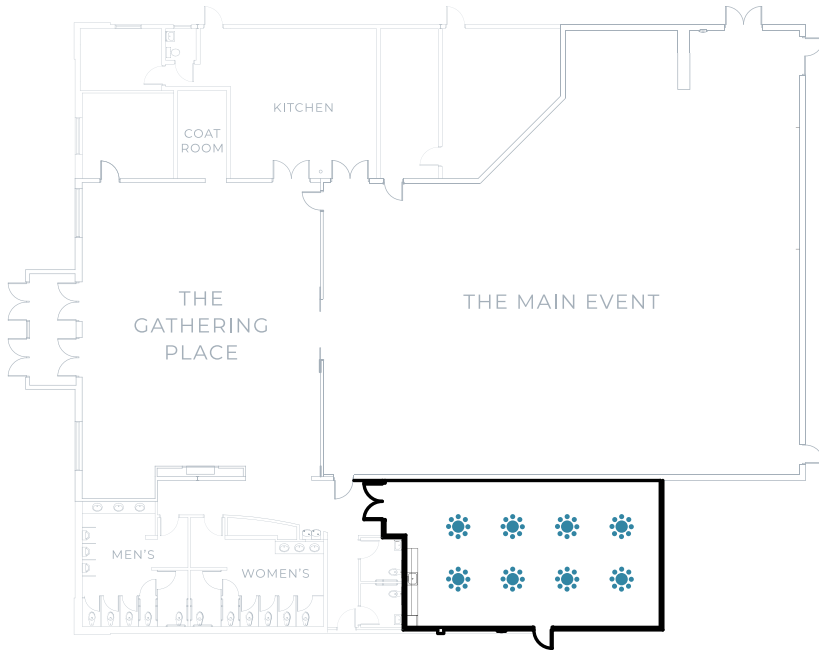

The Board Room

Perfect for presentations, classes, and small gatherings.

Banquet

CAPACITY: 64

Sample Seating Layout

- 8 60" round tables
- 8 chairs per table

Theater

CAPACITY: 160

Sample Seating Layout

- 12 rows of 10 chairs with:
- 6' middle aisle
- 3' walkway on sides