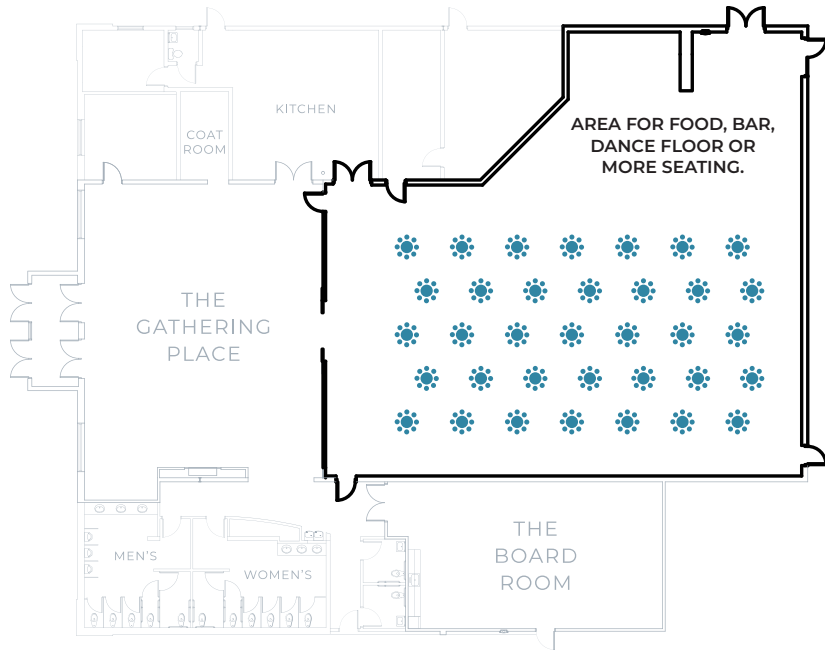

The Main Event

Perfect for a large wedding reception, gala, or corporate networking event.

Banquet

CAPACITY: 320+

Sample Seating Layout

35 60" round tables
8 chairs per table

Theater

CAPACITY: 432+

Sample Seating Layout

18 rows of 24 chairs with:

- 10' presentation area
- 6' middle aisle
- 4' walkway on sides
- 8' entryway