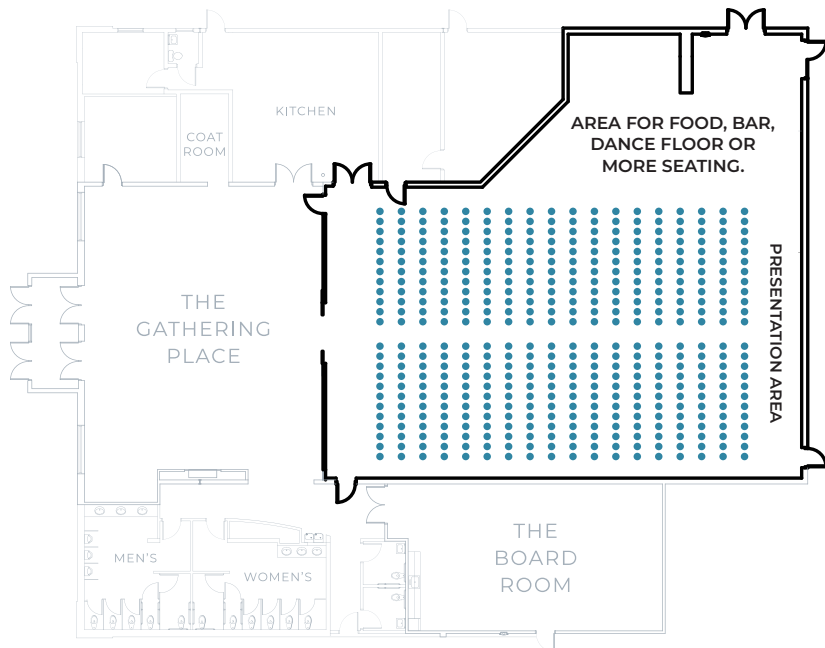

The Main Event

Perfect for a large wedding reception, gala, or corporate networking event.

Banquet

CAPACITY: 320+

Sample Seating Layout

35 60" round tables
8 chairs per table

Theater

CAPACITY: 432+

Sample Seating Layout

18 rows of 24 chairs with:

- 10' presentation area
- 6' middle aisle
- 4' walkway on sides
- 8' entryway